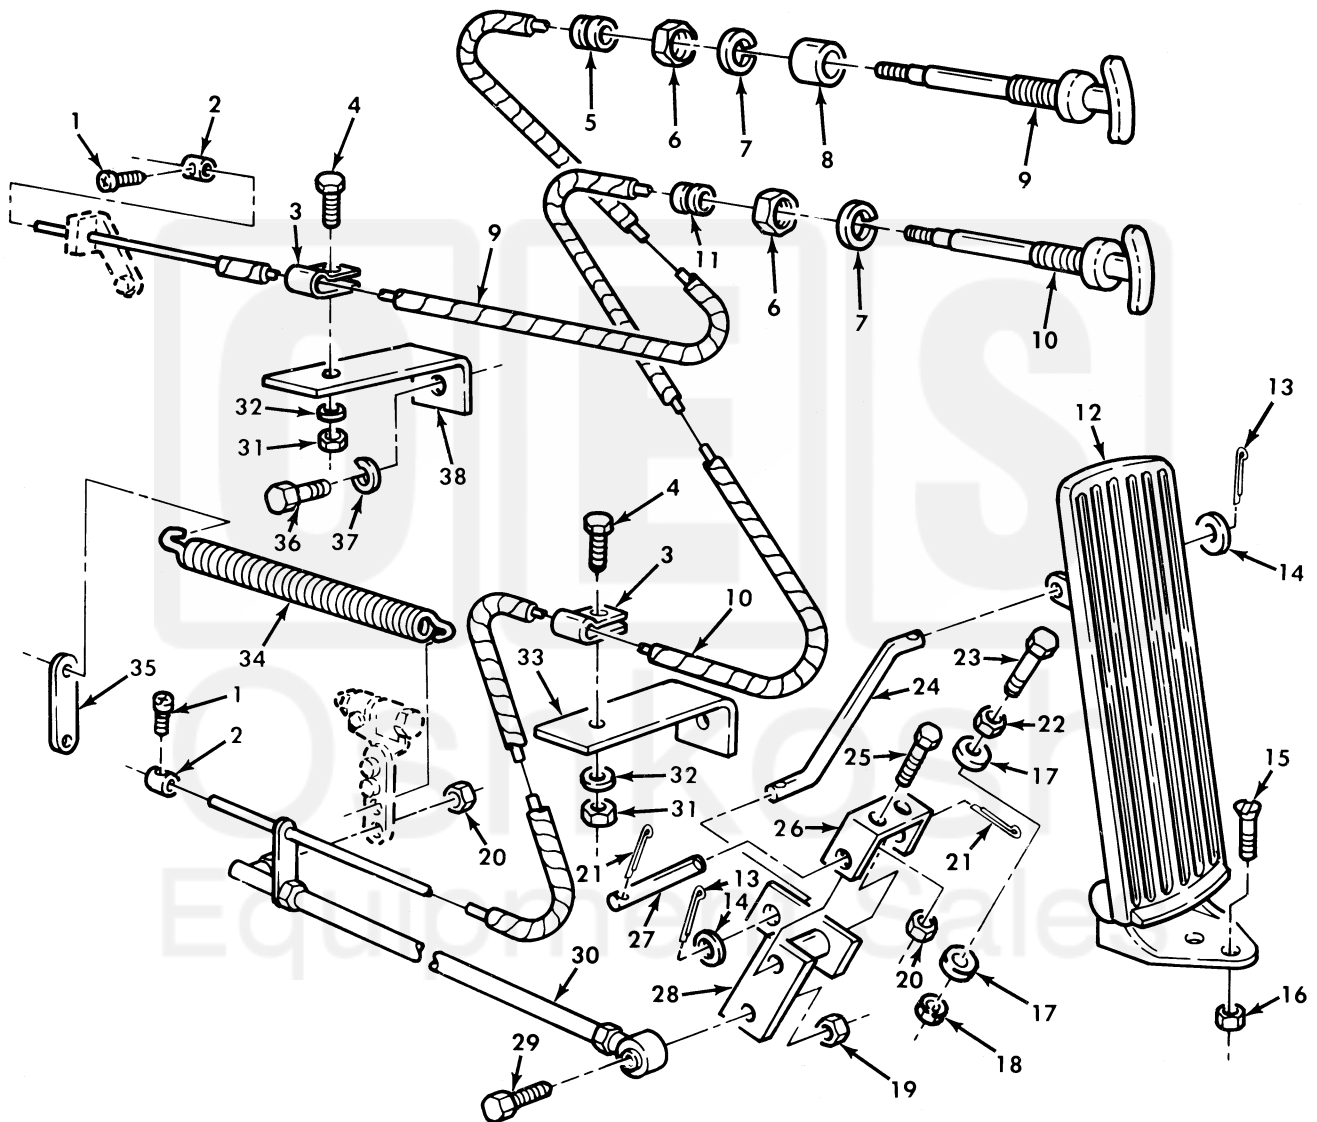

UNIT, DIRECT SUPPORT, AND GENERAL SUPPORT MAINTENANCE  
REPAIR PARTS AND SPECIAL TOOLS LIST  
TRUCK, 5-TON, 6X6, M809 SERIES TRUCKS (DIESEL)

Figure 78. Accelerator Control and Linkage.

(1) ITEM NO	(2) SMR CODE	(3) NSN	(4) CAGEC	(5) PART NUMBER	(6) DESCRIPTION AND USABLE ON CODE (UOC)	(7) QTY
GROUP 0312 ACCELERATOR, THROTTLE OR CHOKE CONTROLS						
FIG. 78 ACCELERATOR CONTROL AND LINKAGE						
1	PAOZZ	5305-00-889-3002	96906	MS35206-242	SCREW, MACHINE.....	2
2	PAOZZ	2910-00-753-9184	56442	4B4H27	CONNECTOR, THROTTLE.....	2
3	PAOZZ	5340-00-827-8314	96906	MS21333-33	CLAMP, LOOP.....	2
4	PAOZZ	5306-00-068-0513	80204	B1821BH025F075N	SCREW, CAP, HEXAGON H.....	2
5	PAOZZ	5325-00-164-2087	19207	11677607	GROMMET, NONMETALLIC.....	1
6	PAOZZ	5310-00-058-1626	96906	MS35650-3382	NUT, PLAIN, HEXAGON.....	2
7	PAOZZ	5310-00-637-9541	96906	MS35338-46	WASHER, LOCK.....	2
8	PAOZZ	5365-00-419-9542	19207	11664370	SPACER, SLEEVE.....	1
9	PAOZZ	2590-01-443-8097	19207	11664388-4	CONTROL ASSEMBLY, PU EMERGENCY ENGINE STOP 51.5".....	1
10	PAOZZ	2590-00-405-9763	19207	11664388-1	CONTROL ASSEMBLY, PU THROTTLE 56"...	1
11	PAOZZ	5325-00-276-6087	96906	MS35489-8	GROMMET, NONMETALLIC.....	1
12	PAOZZ	2540-00-115-2565	19207	7397798	PEDAL, CONTROL.....	1
13	PAOZZ	5315-00-839-2325	96906	MS24665-132	PIN, COTTER.....	2
14	PAOZZ	5310-00-809-3078	96906	MS27183-11	WASHER, FLAT.....	2
15	PAOZZ	5305-00-984-7342	96906	MS35191-274	SCREW, MACHINE.....	2
16	PAOZZ	5310-00-877-5797	96906	MS21044N3	NUT, SELF-LOCKING, HE.....	2
17	PAOZZ	5310-00-080-6004	96906	MS27183-14	WASHER, FLAT.....	2
18	PAOZZ	5310-00-959-1488	96906	MS51922-21	NUT, SELF-LOCKING, HE.....	1
19	PAOZZ	5310-00-982-4912	96906	MS21045-5	NUT, SELF-LOCKING, HE.....	1
20	PAOZZ	5310-00-984-3807	96906	MS51922-13	NUT, SELF-LOCKING, HE.....	3
21	PAOZZ	5315-00-842-3044	96906	MS24665-283	PIN, COTTER.....	2
22	PAOZZ	5310-00-732-0559	96906	MS51968-8	NUT, PLAIN, HEXAGON.....	1
23	PAOZZ	5305-00-269-2811	96906	MS90726-67	SCREW, CAP, HEXAGON H.....	1
24	PAOZZ	3040-00-862-2670	19207	10872229	CONNECTING LINK, RIG.....	1
25	PAOZZ	5306-00-050-1238	96906	MS90727-32	BOLT, MACHINE.....	2
26	PAOZZ	2590-00-421-1595	19207	10896277	BRACKET, THROTTLE LI.....	1
27	PAOZZ	5315-00-850-7040	19207	10872235	PIN, STRAIGHT, HEADLE.....	1
28	PFOZZ	5340-01-148-1622	19207	12255641	LEVER, MANUAL CONTRO.....	1
29	PAOZZ	5305-00-225-9091	96906	MS90726-36	SCREW, CAP, HEXAGON H.....	1
30	PAOZZ	5342-01-093-4151	19207	11664433-1	ROD, ARM ASSEMBLY.....	1
31	PAOZZ	5310-00-935-9022	96906	MS51943-32	NUT, SELF-LOCKING, HE.....	2
32	PAOZZ	5310-00-809-4058	96906	MS27183-10	WASHER, FLAT.....	2
33	PAOZZ	5340-00-689-3399	19207	11648492	BRACKET, ANGLE.....	1
34	PAOZZ	5360-00-941-8684	19207	10938295	SPRING, HELICAL, EXTE.....	1
35	PAOZZ	2910-00-134-8306	19207	11664435	ARM, THROTTLE CONTRO.....	1
36	PAOZZ	5305-01-277-0423	96906	MS90727-132	SCREW, CAP, HEXAGON H.....	1
37	PAOZZ	5310-00-167-0680	96906	MS35338-49	WASHER, LOCK.....	1
38	PAOZZ	5340-00-472-1953	19207	11664613	BRACKET, ANGLE.....	1